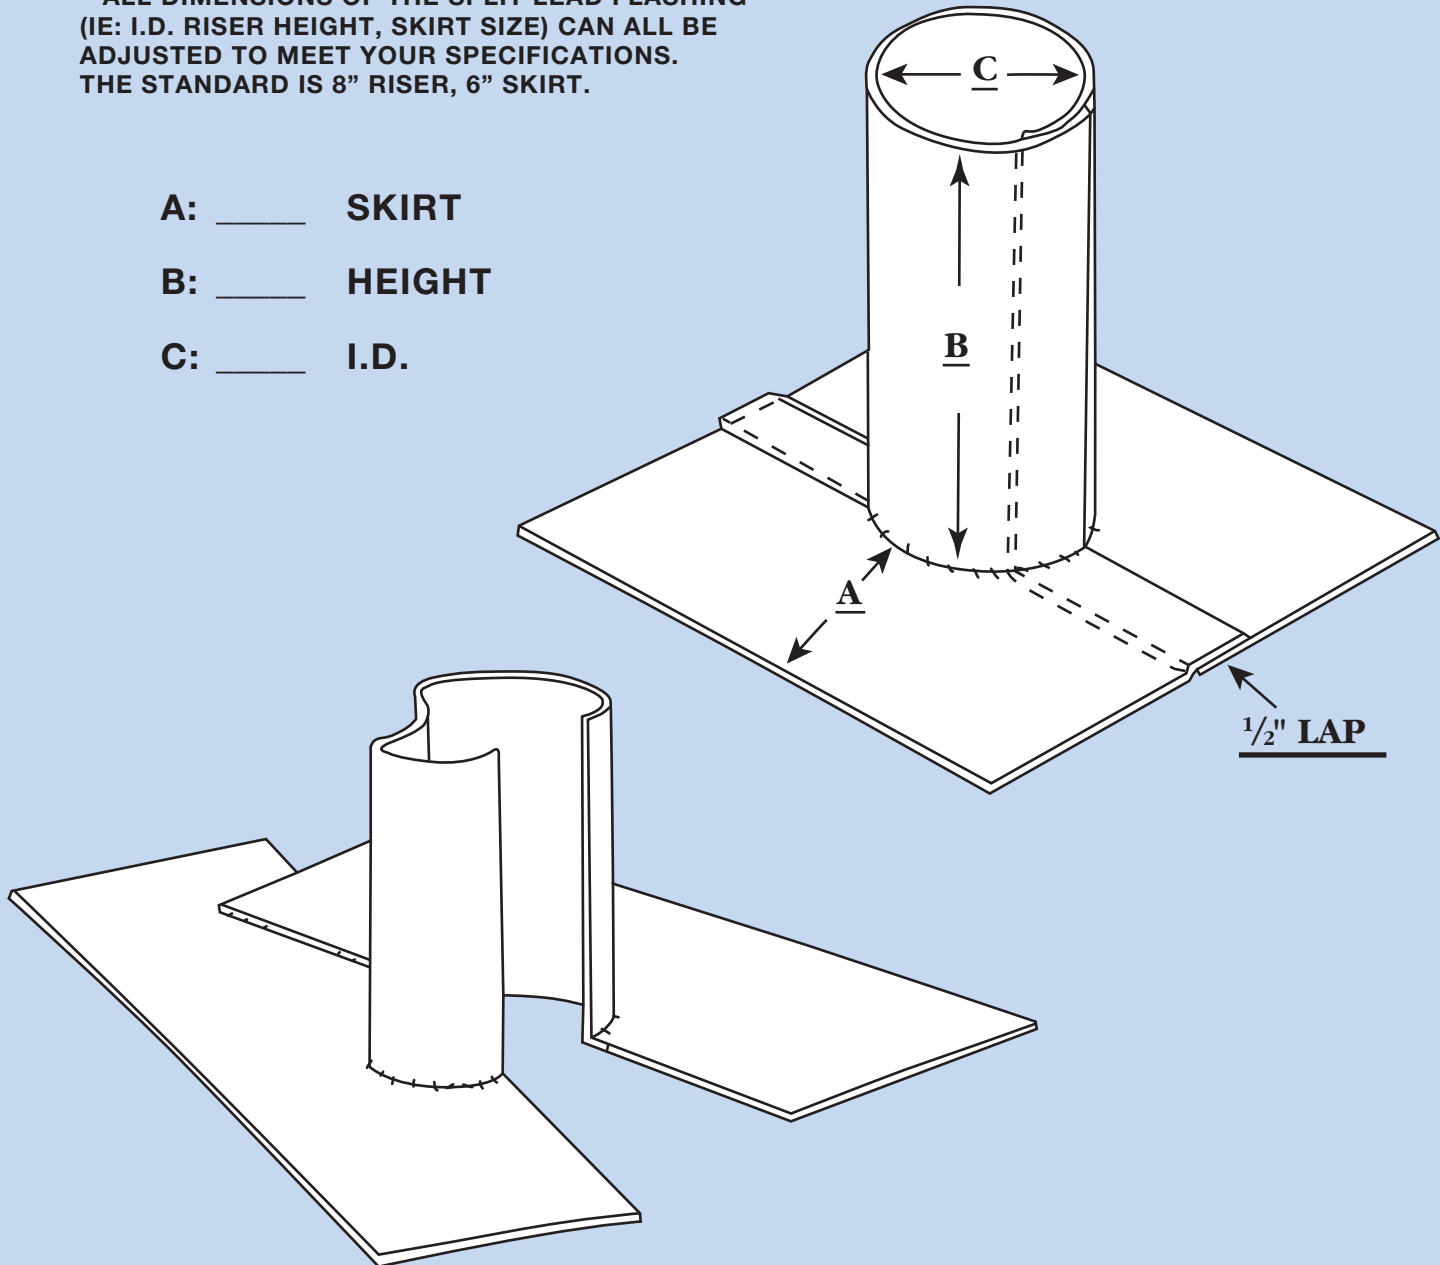

SANTA ROSA LEAD PRODUCTS

33 SOUTH UNIVERSITY STREET HEALDSBURG, CA 95448

P: 707-431-7757 / F: 707-431-1749

4# SPLIT LEAD FLASHING

****ALL DIMENSIONS OF THE SPLIT LEAD FLASHING (IE: I.D. RISER HEIGHT, SKIRT SIZE) CAN ALL BE ADJUSTED TO MEET YOUR SPECIFICATIONS. THE STANDARD IS 8" RISER, 6" SKIRT.**

A: _____ SKIRT
B: _____ HEIGHT
C: _____ I.D.

SPLIT LEAD FLASHING - ALLOWS FOR INSTALLATION AROUND EXISTING PIPE & TUBING. OPEN IT UP, WRAP IT AROUND YOUR PIPE, CLOSE AND SOLDER. OUR ONE-PIECE CONSTRUCTION MEANS ONLY ONE VERTICAL SEAM TO SOLDER. ALL JOINTS ARE OVERLAPPED TO EASE FIELD SOLDERING. NO BUTT JOINTS.