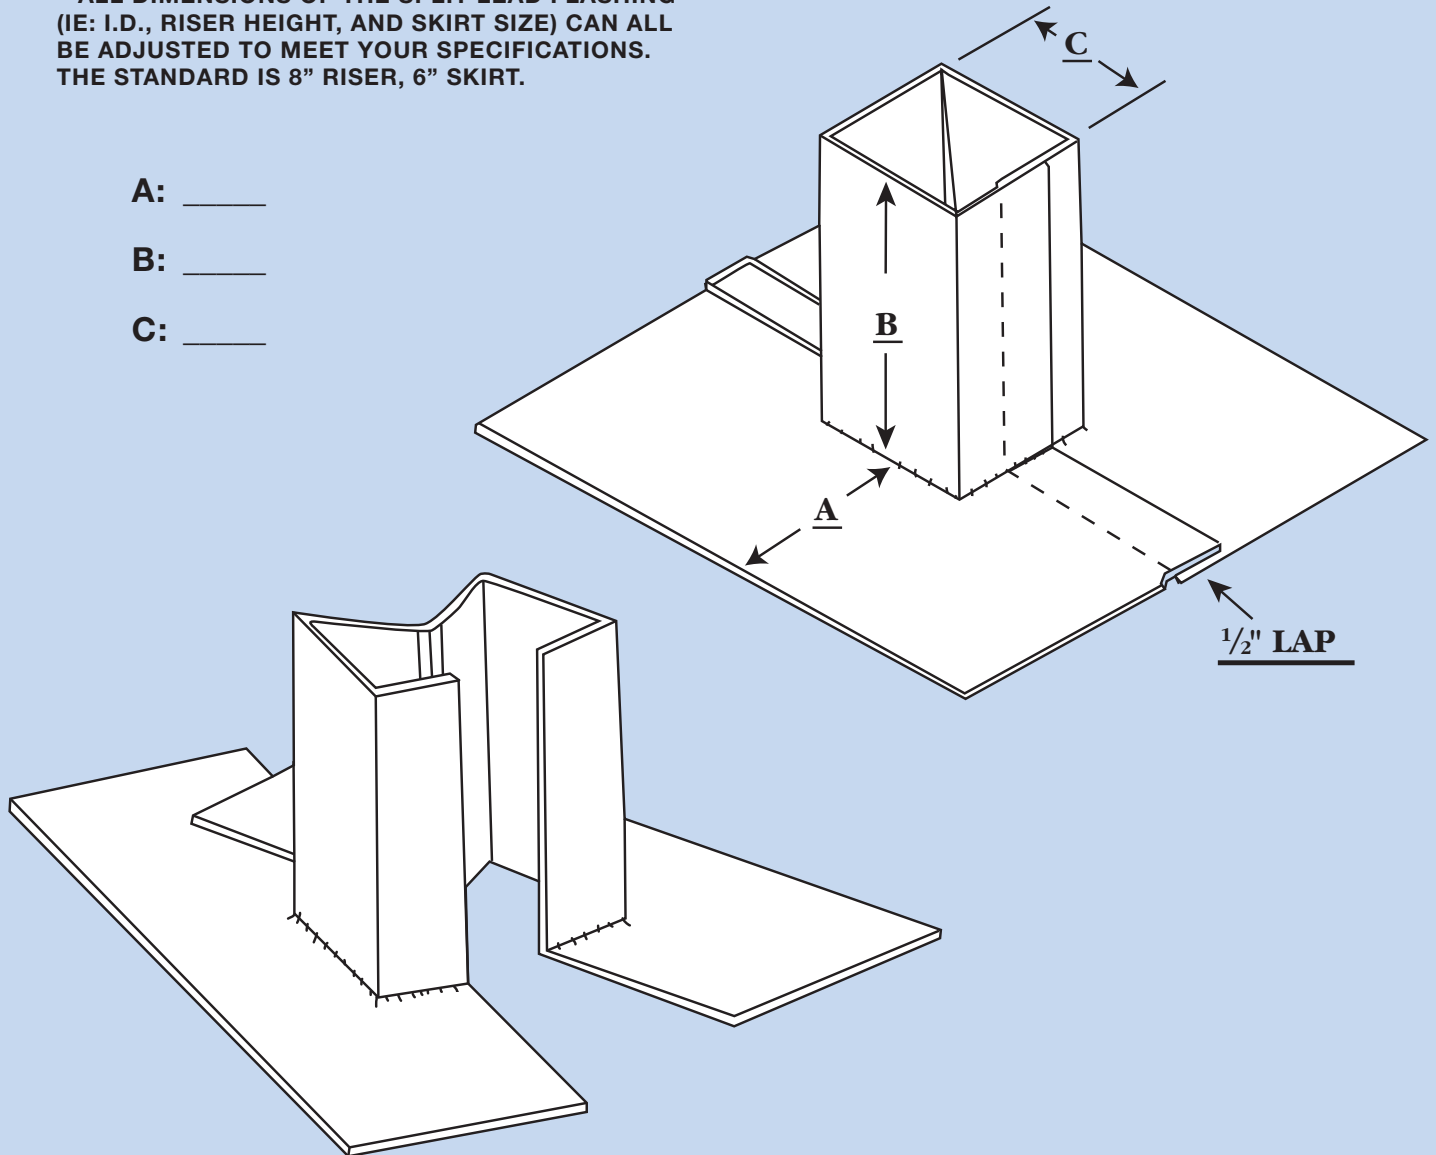

SANTA ROSA LEAD PRODUCTS

33 SOUTH UNIVERSITY STREET HEALDSBURG, CA 95448

P: 707-431-7757 / F: 707-431-1749

4# SQUARE SPLIT LEAD FLASHING

****ALL DIMENSIONS OF THE SPLIT LEAD FLASHING (IE: I.D., RISER HEIGHT, AND SKIRT SIZE) CAN ALL BE ADJUSTED TO MEET YOUR SPECIFICATIONS. THE STANDARD IS 8" RISER, 6" SKIRT.**

A: _____

B: _____

C: _____

SPLIT LEAD FLASHING - ALLOWS FOR INSTALLATION AROUND EXISTING SQUARE TUBING OR MULTIPLE LINES IN ONE AREA. OPEN IT UP, WRAP IT AROUND YOUR WORK, CLOSE AND SOLDER. ALL JOINTS ARE OVERLAPPED TO EASE FIELD SOLDERING. NO BUTT JOINTS.