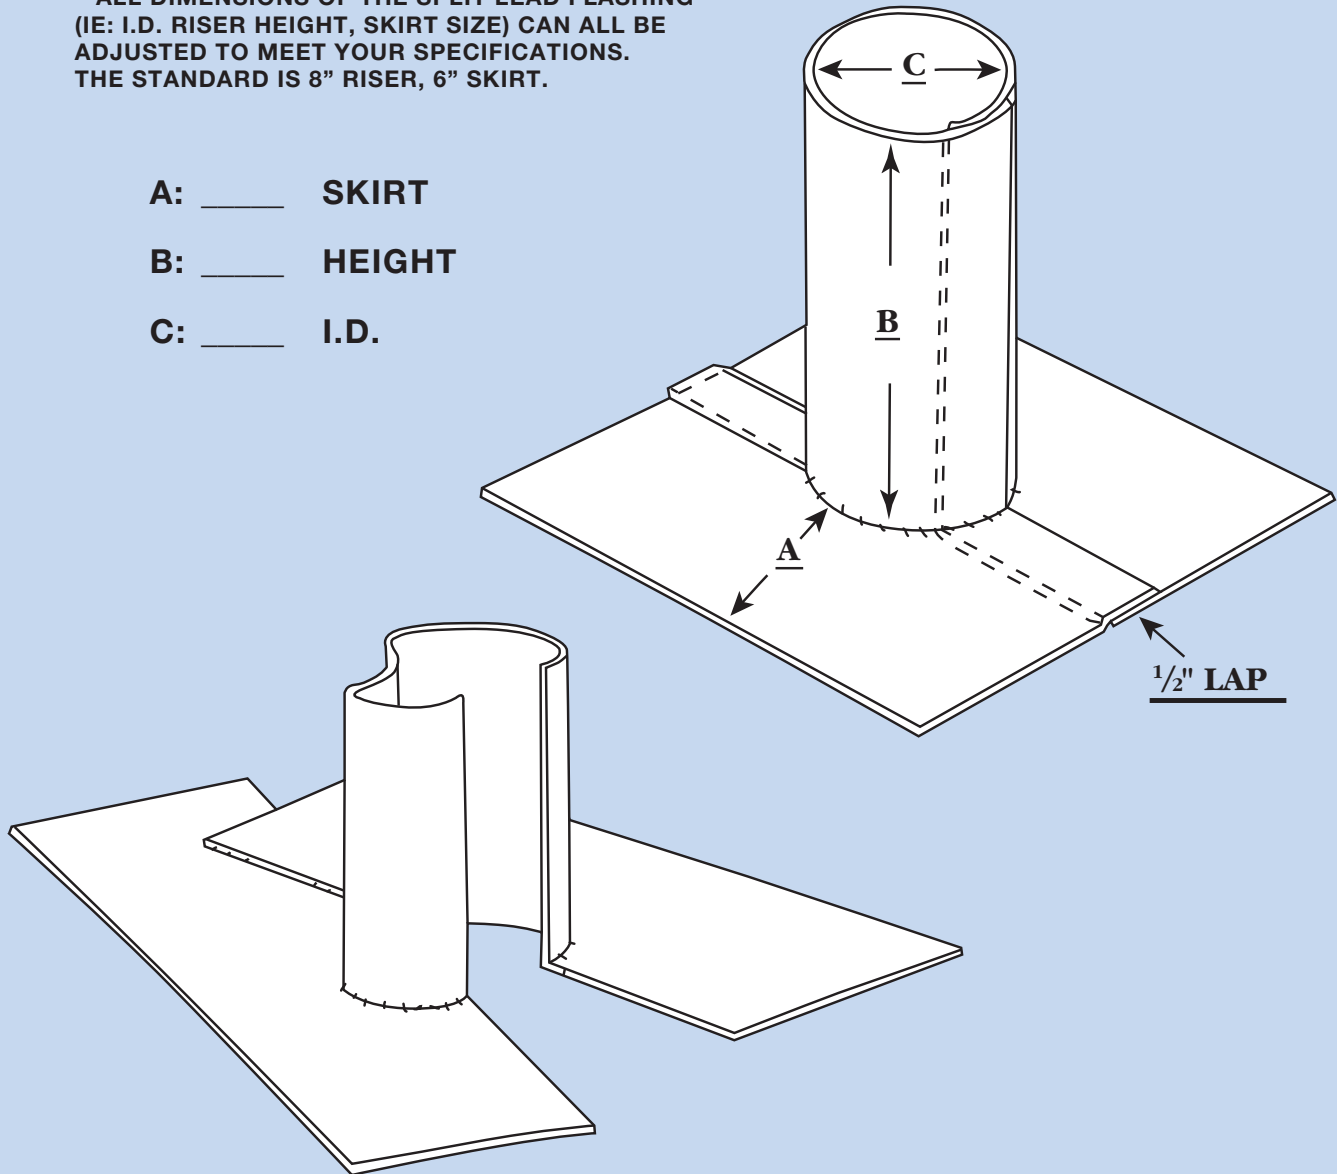

## 4# SPLIT LEAD FLASHING

**\*\*ALL DIMENSIONS OF THE SPLIT LEAD FLASHING (IE: I.D. RISER HEIGHT, SKIRT SIZE) CAN ALL BE ADJUSTED TO MEET YOUR SPECIFICATIONS. THE STANDARD IS 8" RISER, 6" SKIRT.**

A: \_\_\_\_\_ SKIRT  
B: \_\_\_\_\_ HEIGHT  
C: \_\_\_\_\_ I.D.

**SPLIT LEAD FLASHING – ALLOWS FOR INSTALLATION AROUND EXISTING PIPE & TUBING. OPEN IT UP, WRAP IT AROUND YOUR PIPE, CLOSE AND SOLDER. OUR ONE-PIECE CONSTRUCTION MEANS ONLY ONE VERTICAL SEAM TO SOLDER. ALL JOINTS ARE OVERLAPPED TO EASE FIELD SOLDERING. NO BUTT JOINTS.**